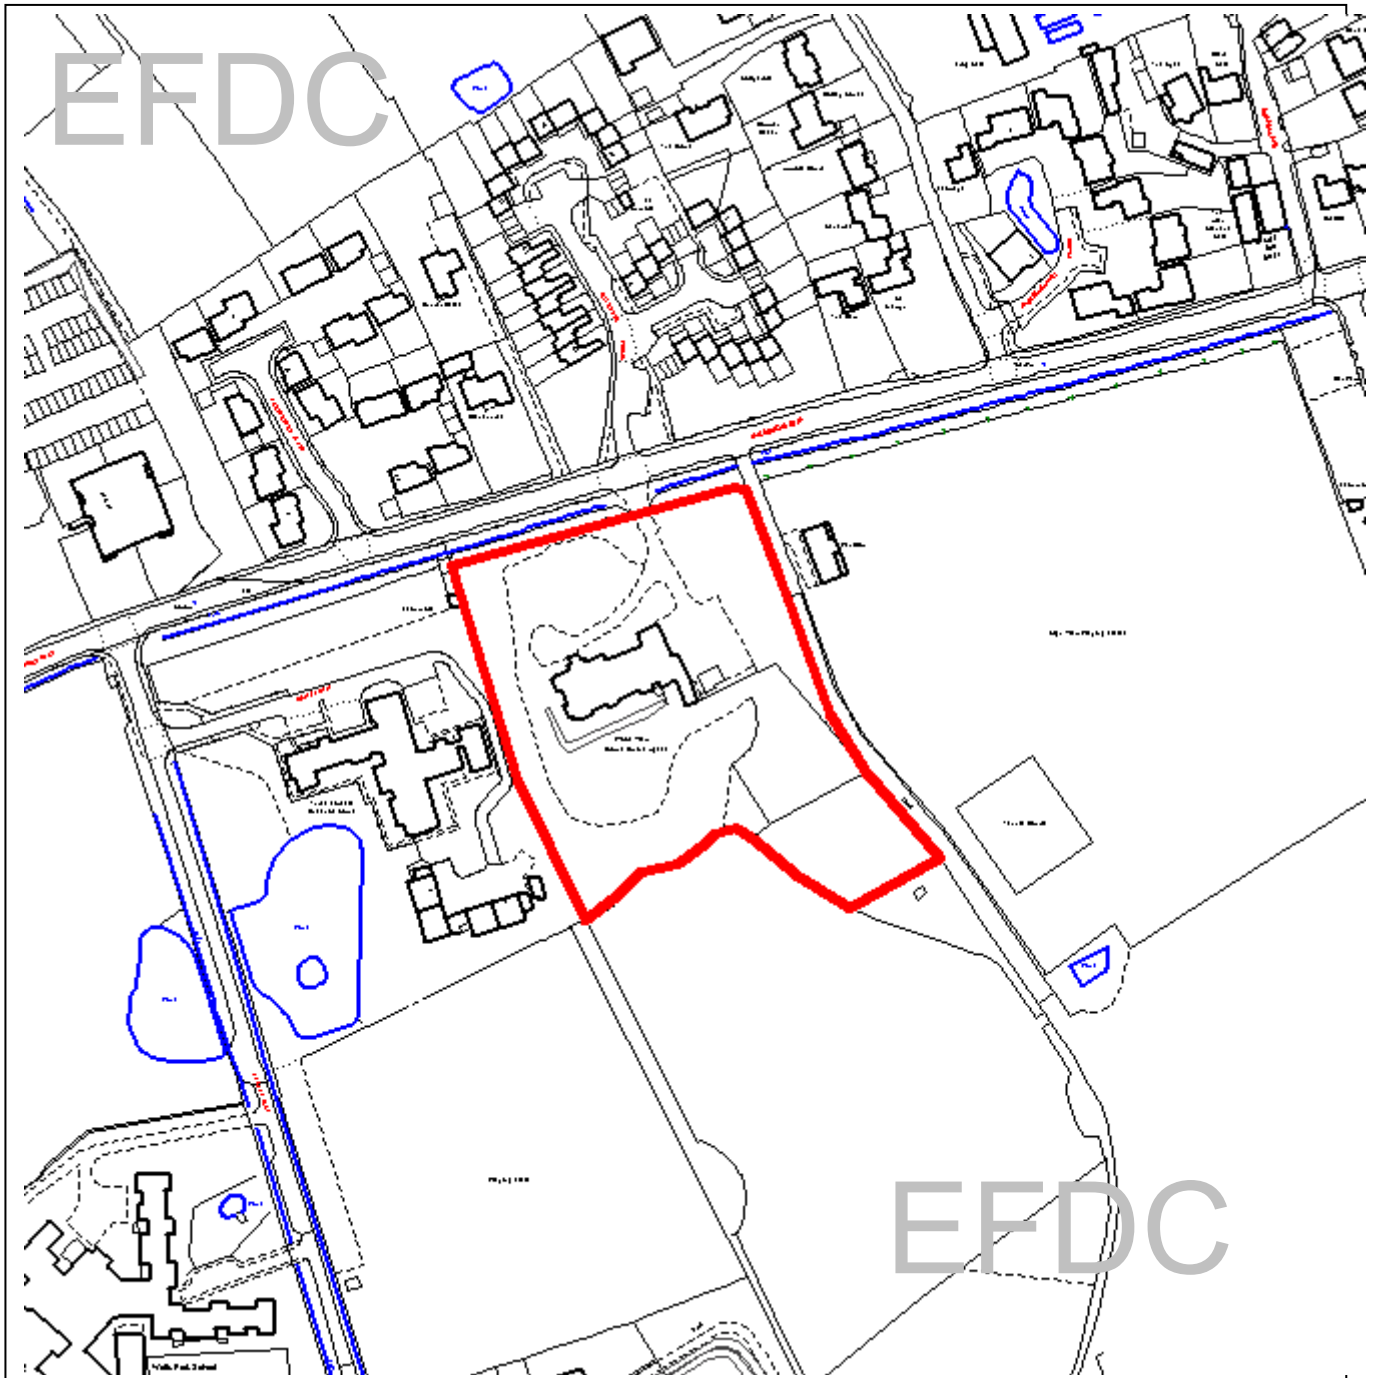

Epping Forest District Council

Agenda Item Number 9

Unauthorised reproduction infringes
Crown Copyright and may lead to
prosecution or civil proceedings.

Contains Ordnance Survey Data. ©
Crown Copyright 2013 EFDC License No:
100018534

Contains Royal Mail Data. © Royal Mail
Copyright & Database Right 2013

Application Number:	EPF/2550/16
Site Name:	Woodview, Lambourne Road, Chigwell, IG7 6HX
Scale of Plot:	1/1250